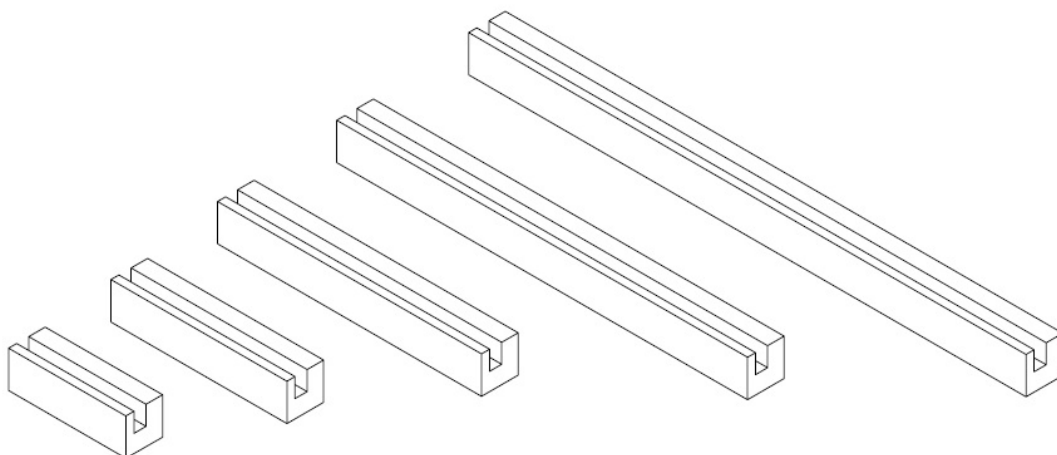

PRODUCT SHEET

Description:

Alu Clamp 80mm Chrome Pl, W/White LED Light

Item number:

22.11.300-0

Units	Box	Carton	HS Code	Barcode
Set	1	8	9405119090	
				5704866103688

SISO A/S

Mileparken 11
DK-2740 Skovlunde
Denmark
VAT: DK 24786013

Phone +45 45 830 900

www.siso.dk
siso@siso.dk

Danske Bank
Nytorv Branch
Copenhagen
SWIFT: DABADKKK

Account no.
4180 3112 112936
IBAN Account
DK7230003112112936