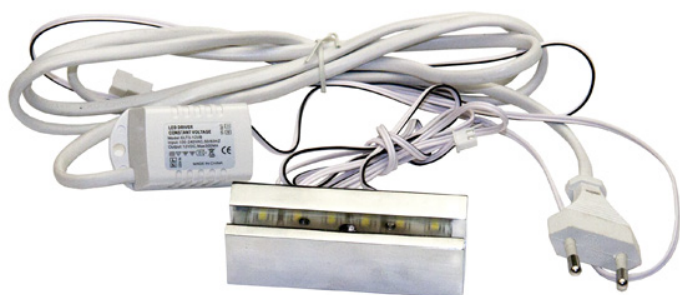

PRODUCT SHEET

Description:

Alu Clamp 80mm Chrome Pl, W/White LED Light

Item number:

22.11.300-0

Units	Box	Carton	HS Code	Barcode
Set	1	8	9405119090	
				5704866103688

SISO A/S

Mileparken 11
DK-2740 Skovlunde
Denmark
VAT: DK 24786013

Phone +45 45 830 900

www.siso.dk
siso@siso.dk

Danske Bank
Nytorv Branch
Copenhagen
SWIFT: DABADKKK

Account no.
4180 3112 112936
IBAN Account
DK7230003112112936