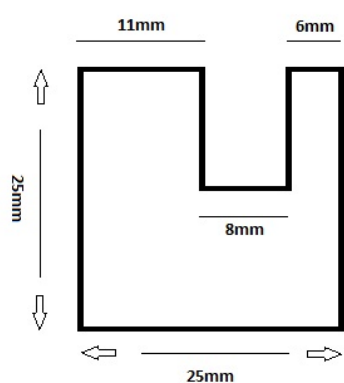

PRODUCT SHEET

Description:

Alu Clamp 80mm Chrome Pl, W/White LED Light

Item number:

22.11.300-0

Units	Box	Carton	HS Code	Barcode
Set	1	8	9405119090	
				5704866103688

SISO A/S

Mileparken 11
DK-2740 Skovlunde
Denmark
VAT: DK 24786013

Phone +45 45 830 900

www.siso.dk
siso@siso.dk

Danske Bank
Nytorv Branch
Copenhagen
SWIFT: DABADKKK

Account no.
4180 3112 112936
IBAN Account
DK7230003112112936